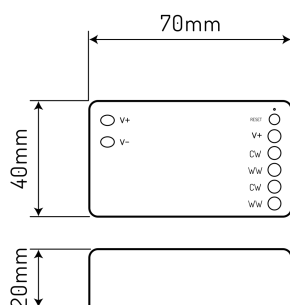

Product code: 471284 EAN: 5907777471284

LED line® controller VARIANTE RF WIFI TUYA CCT

Product description

Manufacturer issues a 3-year warranty for this product. This product offers the benefit of controlling the light with the use of smartphone from any place in the world via IoT TUYA system. The user can control not only the brightness in the range of 0-100% but also the colour temperature in the range between 2700K and 6500K. These features place our product in the centre of the HCL (Human Centric Light) The power supply system used allows for smooth adjustment of light intensity using an appropriate dimmer.

| Name of the parameter | Value |
|--|-------------|
| Remote included | No |
| Output types | CCT |
| Output channels | 4 |
| Supply voltage range and voltage type | DC12V-24V |
| Ambient temperature suitable for operation | -20 ÷ 60 °C |
| Length | 70 mm |
| Width | 40 mm |
| Height | 20 mm |
| Product weight with packaging (g) | 80 g |
| Product code | 471284 |

Pre-packaging

| | |
|-------------|-------------|
| Width [mm] | 54 |
| Height [mm] | 30 |
| Length [mm] | 90 |
| Weight [kg] | 0,06 |

Cumulative packaging

| | |
|--------------------------|-----------------|
| Number of pieces | 5 |
| Width [mm] | 180 |
| Height [mm] | 220 |
| Length [mm] | 480 |
| Weight [kg] | 6,5 |
| Volume [m ³] | 0,019008 |